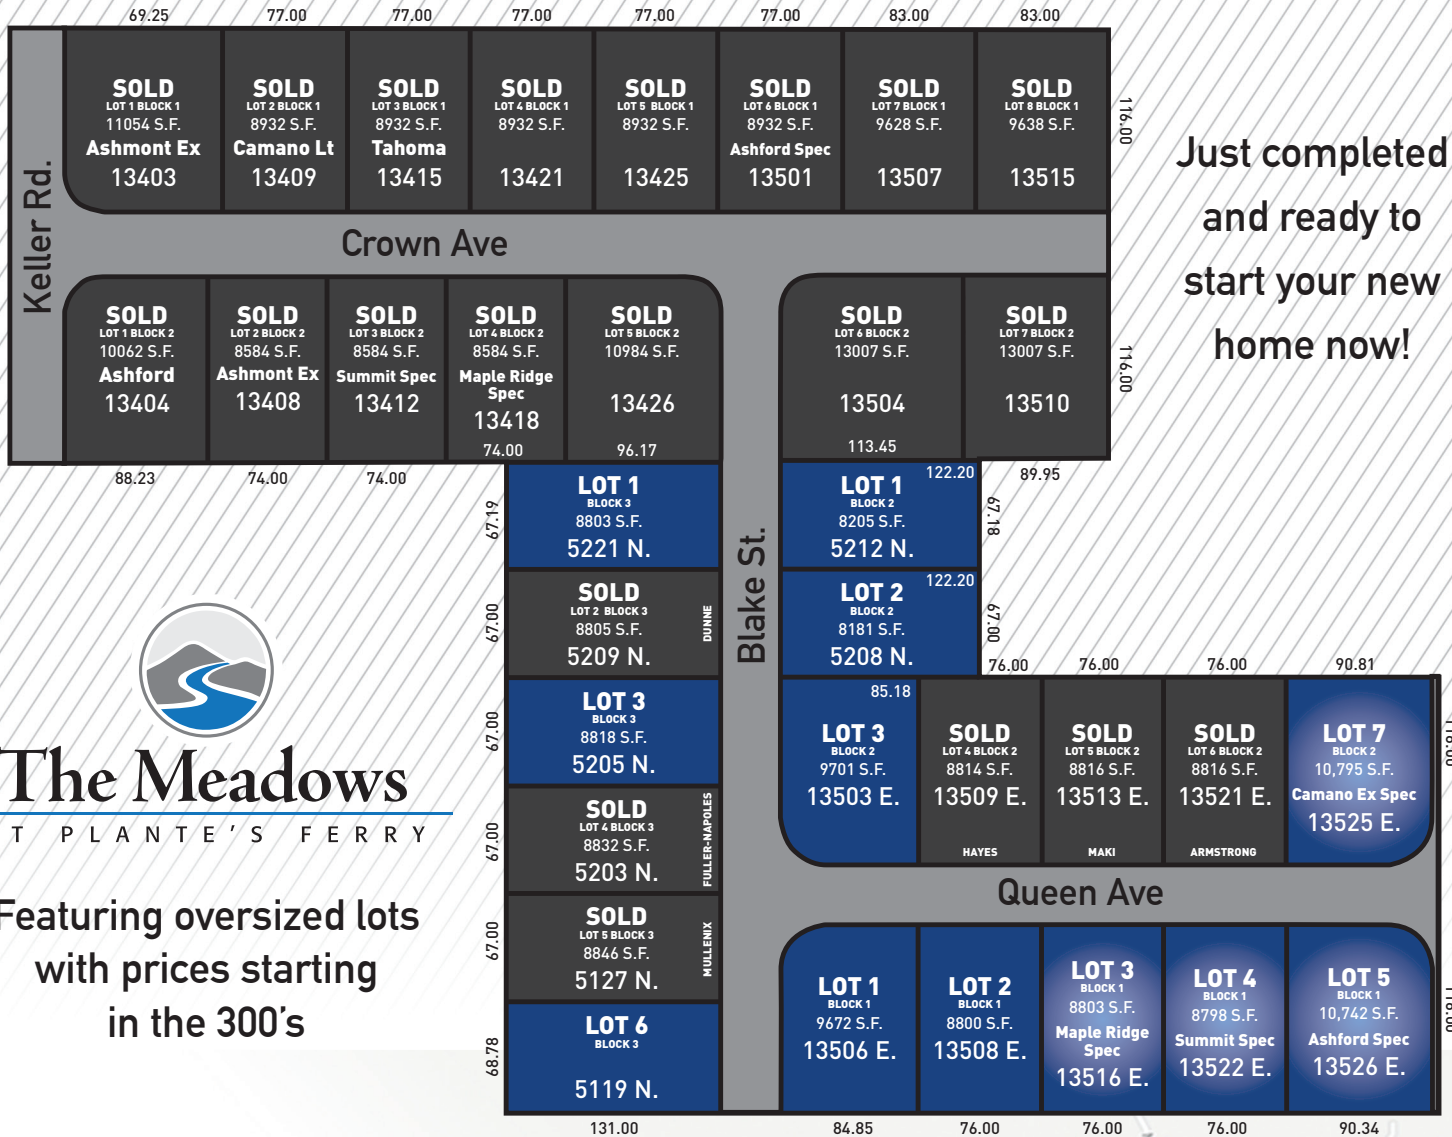

A CAMDEN HOMES COMMUNITY NEAR PLANTE'S FERRY PARK!

Just completed and ready to start your new home now!

The Meadows

AT PLANTE'S FERRY

Featuring oversized lots with prices starting in the 300's

RE/MAX of Spokane
12810 E. Nora, Ste E
Spokane Valley, WA 99216

Brad Boswell

(509) 710-2024 brad@boswellhomes.com
www.mycamdenhome.com

From Pines/Trent – Go East on Trent, Left on McDonald, Right on Wellesley, Left on Keller, Right on Crown to Neighborhood